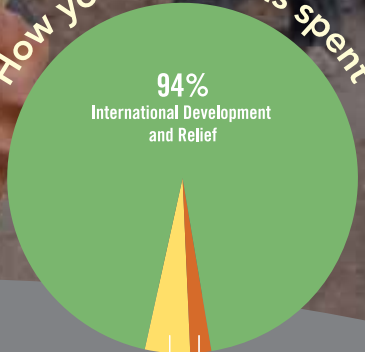

Presbyterian World Service & Development

For more than 60 years, our church has been actively working to support people around the world affected by poverty, emergencies and injustice through Presbyterian World Service & Development.

How your money is spent

Thanks to your generous support, in 2010, PWS&D invested over \$6 million in long-term development and emergency relief programs in 27 countries around the world.

4%
Administration